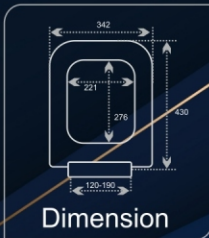

Hinges Plate /Bracket		Suitable Hinges / Clamps		
A S1	B S1, S2, S3	S1	S2	S3
 Regular	 Top Fixing	 Regular	 American	 Rubber