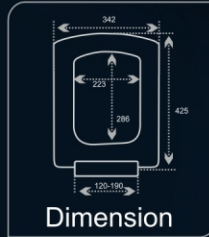

Hinges Plate /Bracket		Suitable Hinges / Clamps		
A S1	B S1, S2, S3	S1	S2	S3
 Regular	 Top Fixing	 Regular	 American	 Rubber

C7_775_EWC

Dimension

Soft close

Hinges Plate /Bracket		Suitable Hinges / Clamps		
A S1	B S1, S2, S3	S1	S2	S3
 Regular	 Top Fixing	 Regular	 American	 Rubber

Soft Close Seat Cover

C7_729_Half Round

Dimension

Soft close

Hinges Plate /Bracket		Suitable Hinges / Clamps		
A S1	B S1, S2, S3	S1	S2	S3
				
Regular	Top Fixing	Regular	American	Rubber

C7_784_Square

Dimension

Soft close

Hinges Plate /Bracket		Suitable Hinges / Clamps		
A S1	B S1, S2, S3	S1	S2	S3
				
Regular	Top Fixing	Regular	American	Rubber

Soft Close Seat Cover

C7_735_Top Light Radius

Hinges Plate /Bracket		Suitable Hinges / Clamps		
A S1	B S1, S2, S3	S1	S2	S3
 Regular	 Top Fixing	 Regular	 American	 Rubber