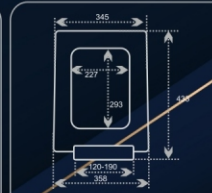

Hinges Plate /Bracket		Suitable Hinges / Clamps		
A S1	B S1, S2, S3	S1	S2	S3
 Regular	 Top Fixing	 Regular	 American	 Rubber

C7_775_EWC

Dimension

Soft close

Hinges Plate /Bracket		Suitable Hinges / Clamps		
A S1	B S1, S2, S3	S1	S2	S3
 Regular	 Top Fixing	 Regular	 American	 Rubber

Soft Close Seat Cover

C7_729_Half Round

Dimension

Soft close

Hinges Plate /Bracket		Suitable Hinges / Clamps		
A S1	B S1, S2, S3	S1	S2	S3
				
Regular	Top Fixing	Regular	American	Rubber

C7_784_Square

Dimension

Soft close

Hinges Plate /Bracket		Suitable Hinges / Clamps		
A S1	B S1, S2, S3	S1	S2	S3
				
Regular	Top Fixing	Regular	American	Rubber

Soft Close Seat Cover

C7_735_Top Light Radius

Hinges Plate /Bracket		Suitable Hinges / Clamps		
A S1	B S1, S2, S3	S1	S2	S3
 Regular	 Top Fixing	 Regular	 American	 Rubber