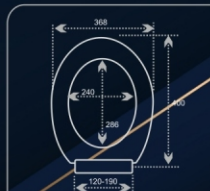

Hinges Plate /Bracket		Suitable Hinges / Clamps		
A S1	B S1, S2, S3	S1	S2	S3
 Regular	 Top Fixing	 Regular	 American	 Rubber

C7_775_EWC

Dimension

Soft close

Hinges Plate /Bracket		Suitable Hinges / Clamps		
A S1	B S1, S2, S3	S1	S2	S3
 Regular	 Top Fixing	 Regular	 American	 Rubber