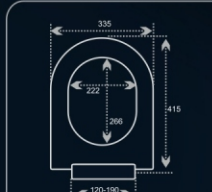

Hinges Plate /Bracket		Suitable Hinges / Clamps		
A S1	B S1, S2, S3	S1	S2	S3
 Regular	 Top Fixing	 Regular	 American	 Rubber

C7_775_EWC

Dimension

Soft close

Hinges Plate /Bracket		Suitable Hinges / Clamps		
A S1	B S1, S2, S3	S1	S2	S3
 Regular	 Top Fixing	 Regular	 American	 Rubber

Soft Close Seat Cover

C7_729_Half Round

Dimension

Soft close

Hinges Plate /Bracket		Suitable Hinges / Clamps		
A S1	B S1, S2, S3	S1	S2	S3
				
Regular	Top Fixing	Regular	American	Rubber

C7_784_Square

Dimension